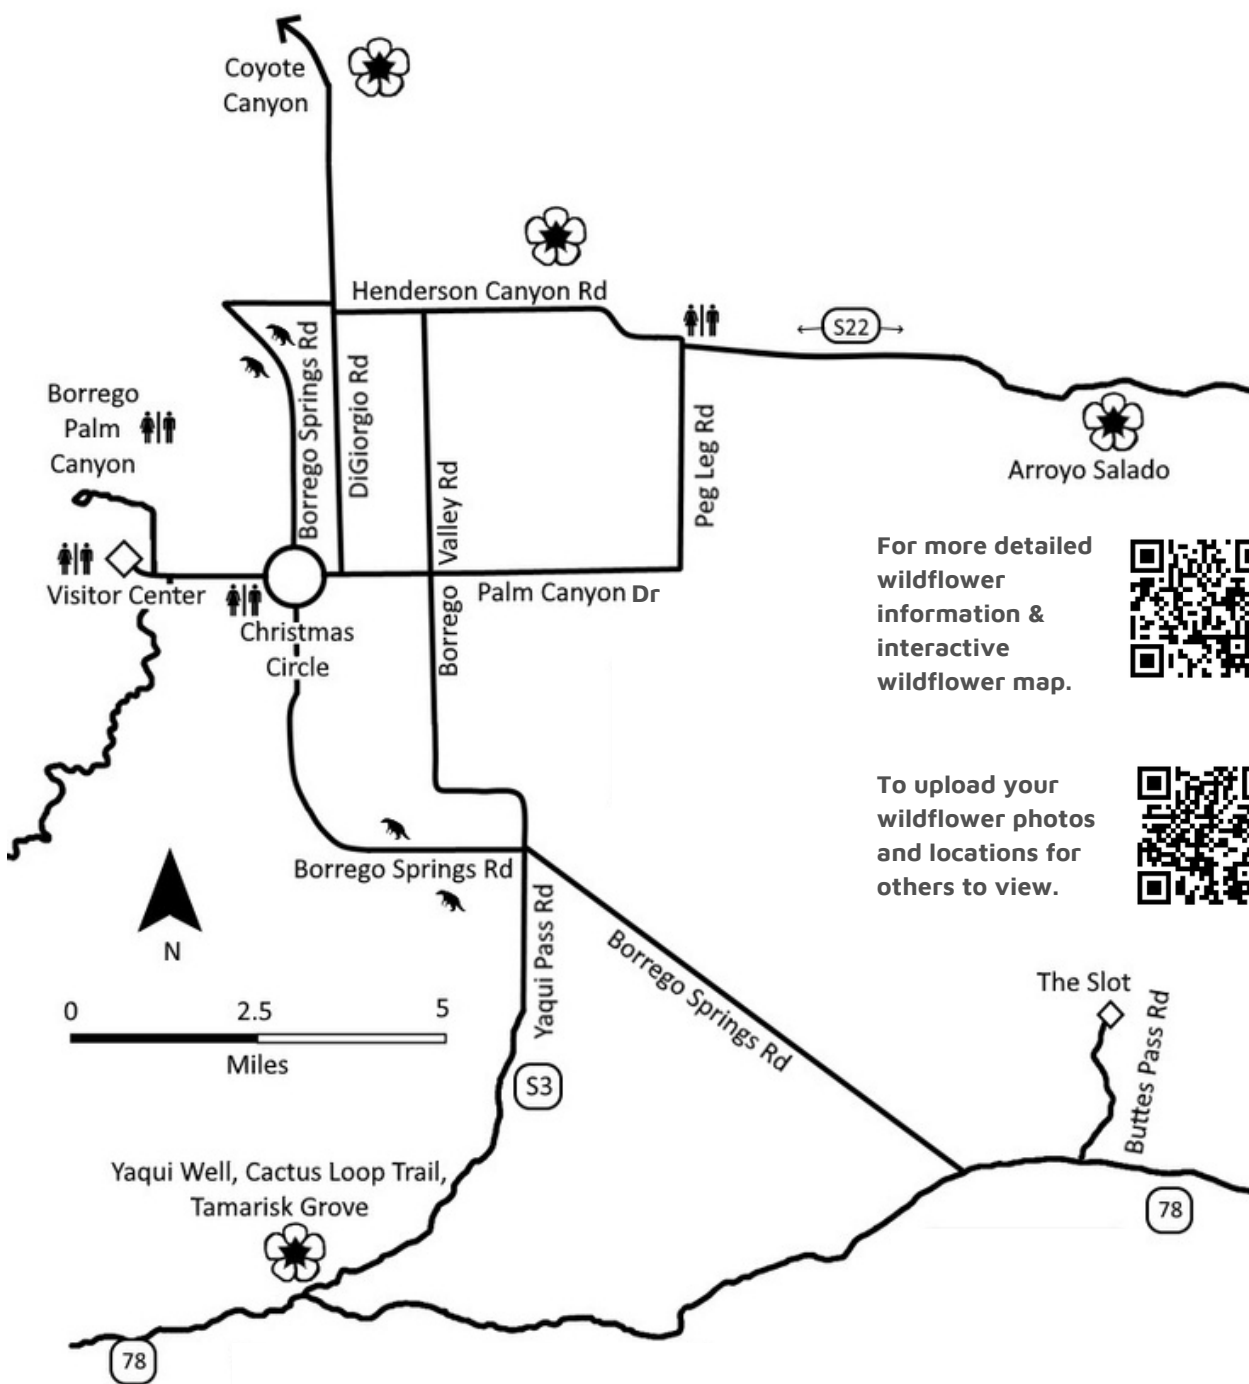

Anza-Borrego Desert State Park: Wildflower Map, March 20, 2024

For more detailed wildflower information & interactive wildflower map.

To upload your wildflower photos and locations for others to view.

Enjoy and Protect the Wildflower Bloom Wildflower Hotline: 760-767-4684

Enjoy the Bloom Safely:

- Bring water and food. Drink water frequently. Don't save it for later.
- Wear sunscreen, a hat and layers, the weather can change quickly.
- Wear closed-toed shoes, the desert can be "pokey".
- Stay on two-wheel drive roads unless you have a high clearance, four-wheel drive vehicle.

Share the Bloom:

- Take photos and share them #anzaborrego. Drones are not allowed in the Park.
- Please do not pick the flowers, leave them for all visitors to experience.

Protect the Bloom:

- Tread lightly and stay on trails. Be careful not to walk on the blooms.
- Pack it in and pack it out, take your trash with you.
- Dogs are allowed only on Park roads and must be on a 6-foot leash at all times.