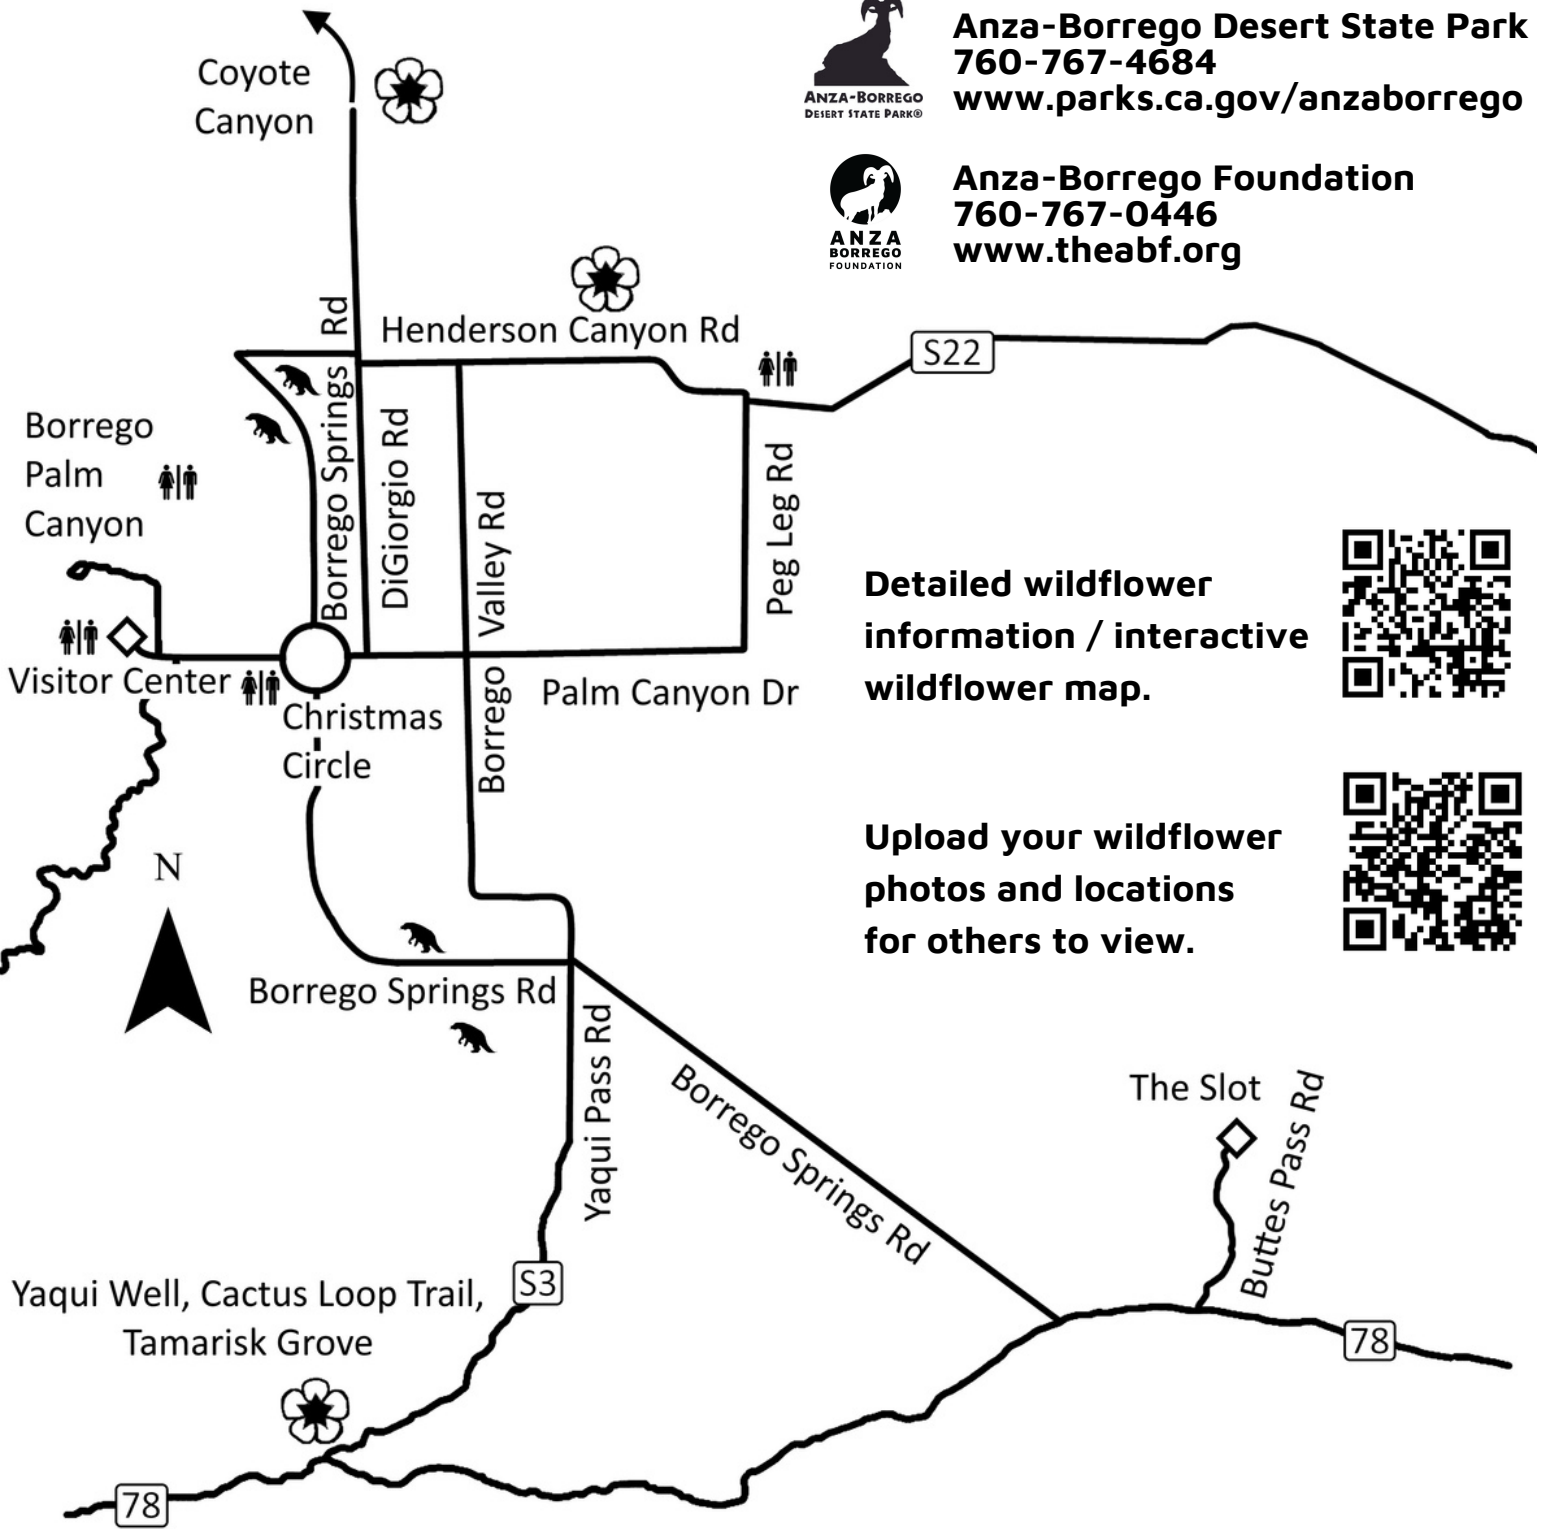

# Anza-Borrego Desert State Park Wildflower Map, March 26, 2024

Anza-Borrego Desert State Park  
760-767-4684  
[www.parks.ca.gov/anzaborrego](http://www.parks.ca.gov/anzaborrego)

Anza-Borrego Foundation  
760-767-0446  
[www.theabf.org](http://www.theabf.org)

Detailed wildflower information / interactive wildflower map.

Upload your wildflower photos and locations for others to view.

**Enjoy and Protect the Wildflower Bloom**  
**Wildflower Hotline: 760-767-4684**

**Thank you for visiting Anza-Borrego Desert State Park®!**

- Bring water and food. Drink water frequently. Don't save it for later.
- Wear sunscreen, a hat and layers, the weather can change quickly.
- Wear closed-toed shoes, the desert can be "pokey".
- Stay on two-wheel drive roads unless you have high clearance & four-wheel drive.
- Tread lightly and stay on trails. Be careful not to walk on the blooms. Don't pick flowers.
- Pack it in and pack it out, take your trash with you.
- Dogs are allowed only on Park roads and must be on a 6-foot leash at all times.